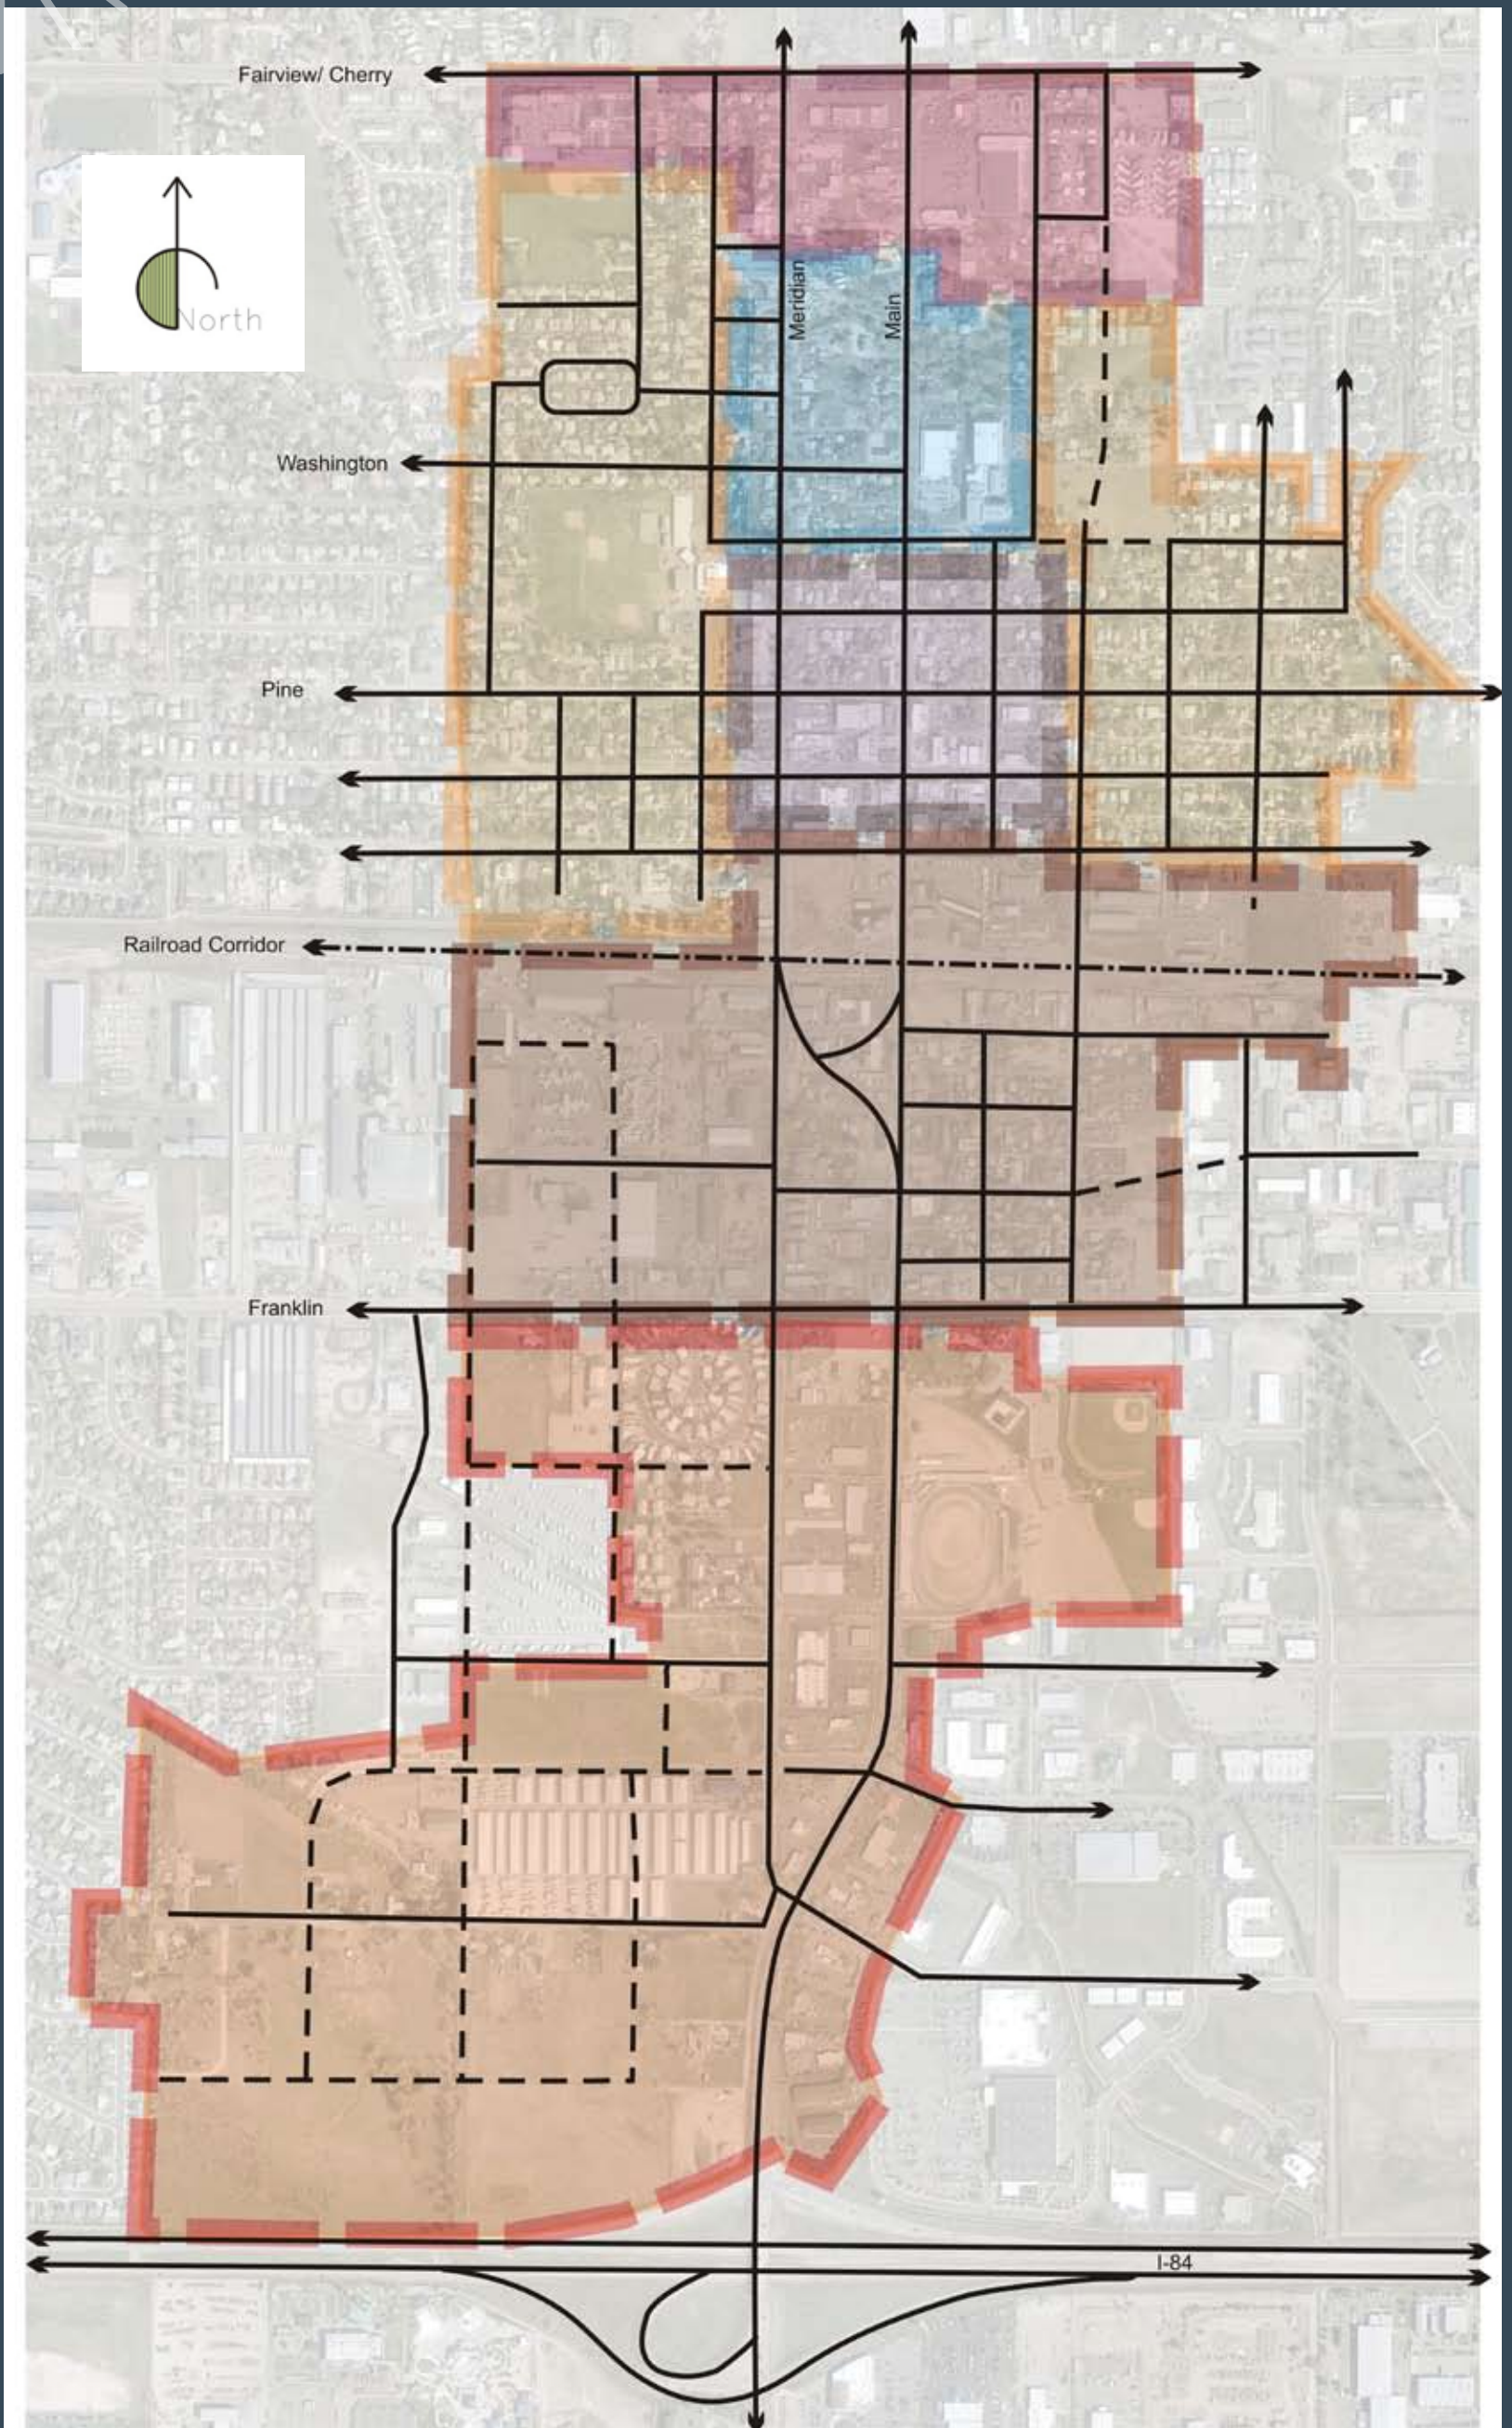

# Vision Framework & Districts

- Northern Gateway District
- Neighborhood Preservation Areas
- Washington & Main District
- Traditional City Core

- TOD/ Cultural District
- Southern Gateway Entertainment & Hospitality District

The various downtown districts, identify the desired character of each area by defining the major uses within a mixed use environment. The districts will have distinct streetscape characteristics that will help to define them, and create variety. The general characteristics of the specific districts are described on the following pages.